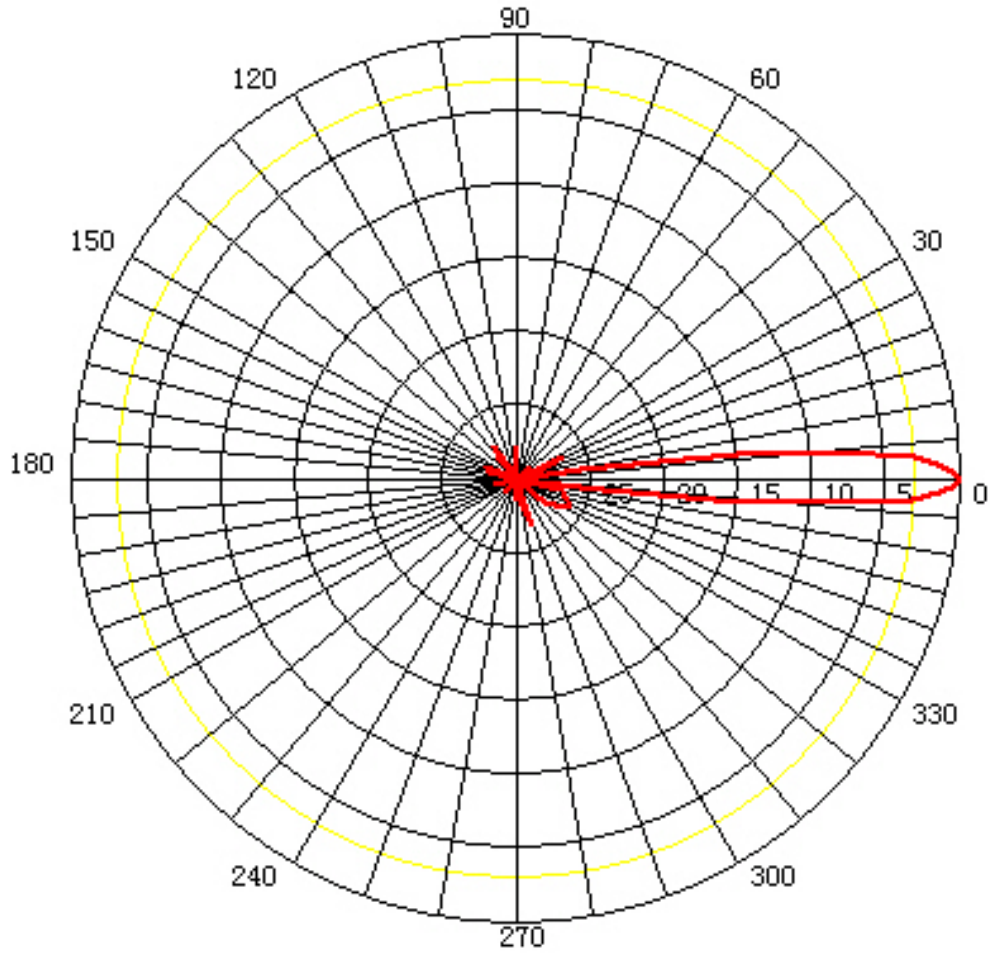

# 5.8GHz Solid Dish Parabolic Antenna Patterns

PAWDA58-29 29dBi E-Plane